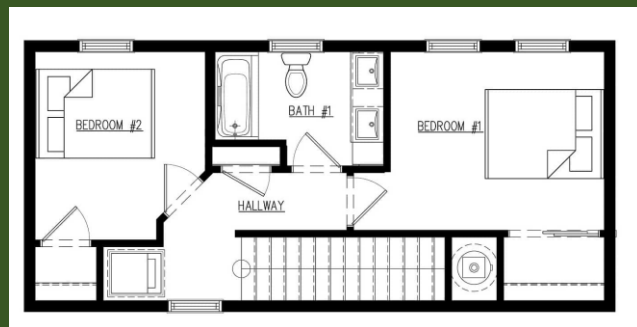

Two Story Unit- The Avon

This unique, shotgun style home offers large design in a small footprint. With space-saving design crammed everywhere, this home feels bigger than it is. Perfect for a small city lot, or a guest house on the back of your property.

- 1035 Sq Ft
- 2 Bedroom
- 1.5 Bathrooms