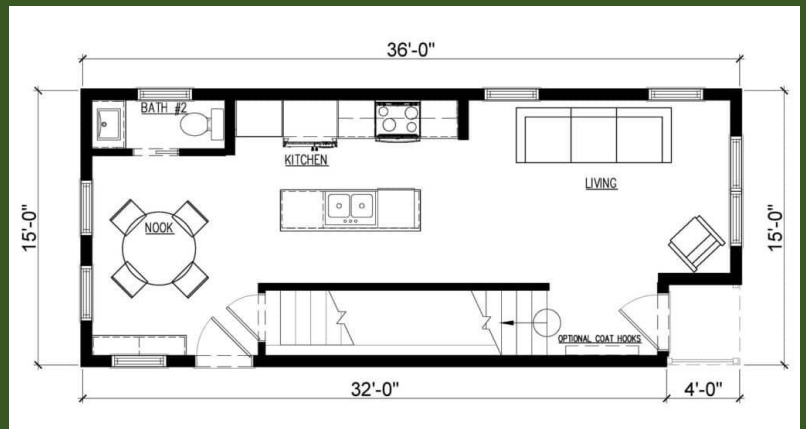

Two Story Unit- The Avon

This unique, shotgun style home offers large design in a small footprint. With space-saving design crammed everywhere, this home feels bigger than it is. Perfect for a small city lot, or a guest house on the back of your property.

- 1035 Sq Ft
- 2 Bedroom
- 1.5 Bathrooms